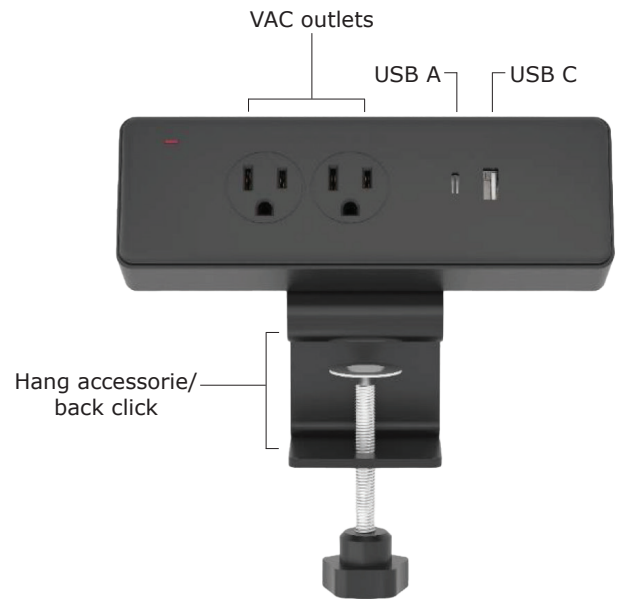

# 2-Outlet Decktop Power

AC and USB-C power

**LONE STAR ERGO**

877-746-2055 | [LoneStarErgo.com](https://www.LoneStarErgo.com)

# 2-Outlet Desktop Power

AC and USBC power

## FEATURES

- 1 USBC type-A and 1 type-C port
- 2 120 VAC outlets
- Product size: 8"x5.43"x1.2"
- Hanger accessories/back clip
- Single port on work: USB 18w/type-C 18w
- Double on ports work: USB 3W+type-C 15w
- Rated power: 1440w
- Current output: 12A
- Input/output voltage: 110v-125v
- USB output power: 5v 2.1A Compatibility QC 2.0
- Surge protection 800J
- Limited voltage: 1000v
- Power cord size: 59"
- Certification: UL, FCC, CE
- Surface finish: Matte

## OPTIONS

Available Colors

- Black (BLK)
- Silver (SLV)
- White (WHT)