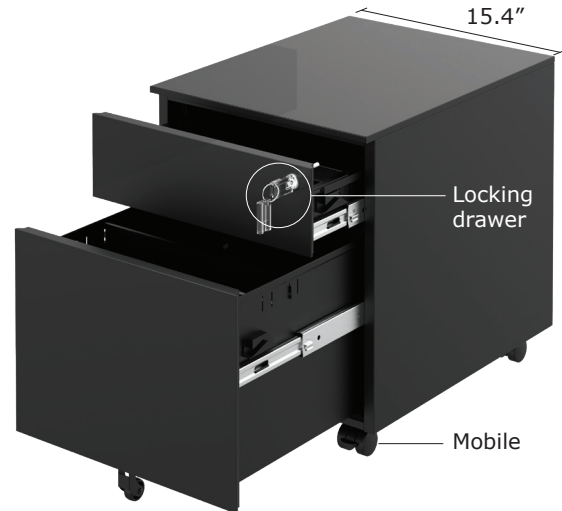

Mobile Pedestals

Standard & Slim

Mobile Pedestals

Standard & Slim

CORE FEATURES

- Mobile Box/File Cabinet
- Locking 2 drawer cabinet (2 Keys)
- Small top drawer with pencil tray
- Large bottom file drawer
- Steel Construction
- Fits under all height adjustable desks
- Cushions available
- *Available Finishes:
 - Silver (S)
 - Black (B)
 - White (W)
- Product Size:
 - Standard: 15.4"W x 19.7"D x 18.5"H
 - Slim: 11.8"W x 19.7"D x 18.5"H

Standard

PRODUCT CODE:

Standard Size

LSE-MPBF-15-*

LIST PRICE: \$575.00

Slim Size

LSE-MPBF-11-*

LIST PRICE: \$545.00